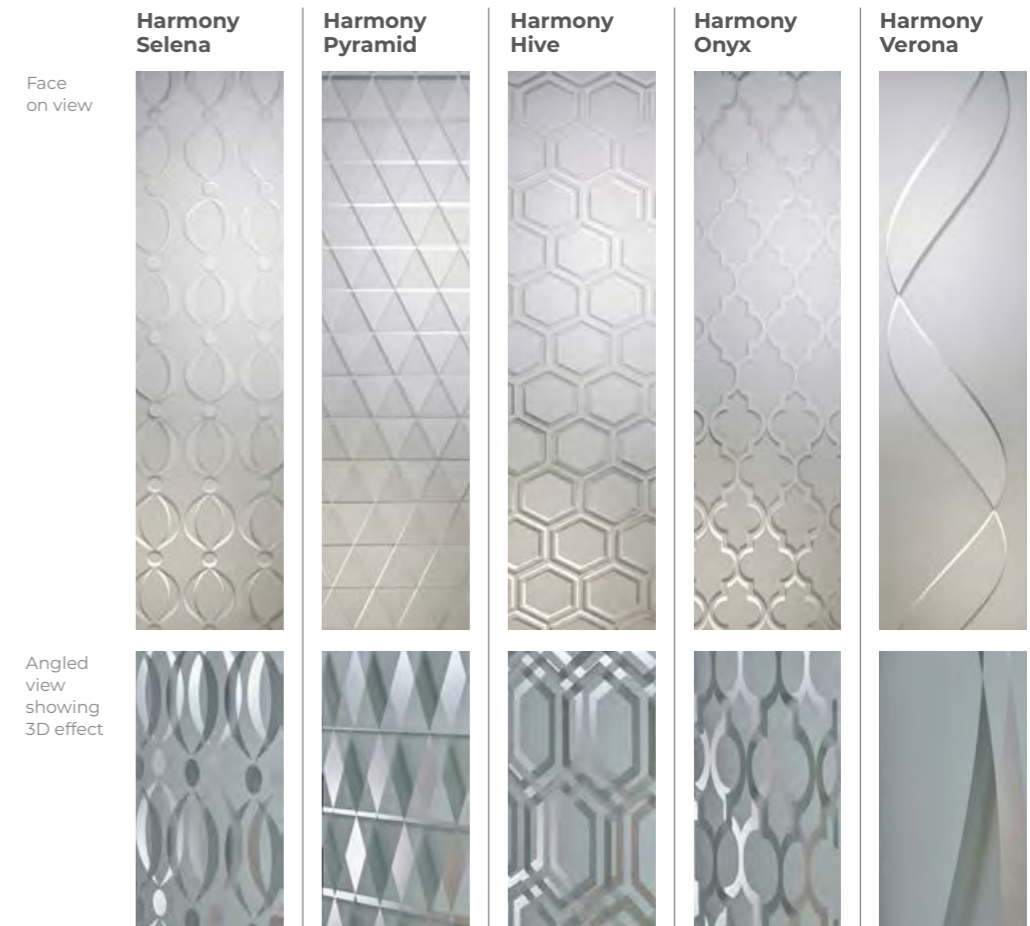

Modern Collection

If you're looking for a contemporary style that makes a real statement, the Modern Collection, featuring high grade, stainless-steel trims, is the perfect choice for your home.

New and Exclusive

Modern 5101 Harmony Collection

The brand new and exclusive Harmony Collection provides contemporary, etched effect geometric designs which cleverly feature on both sides of the double-glazed unit to create a three-dimensional effect which is both elegant and striking.

Please Note: Only available in Modern 5101